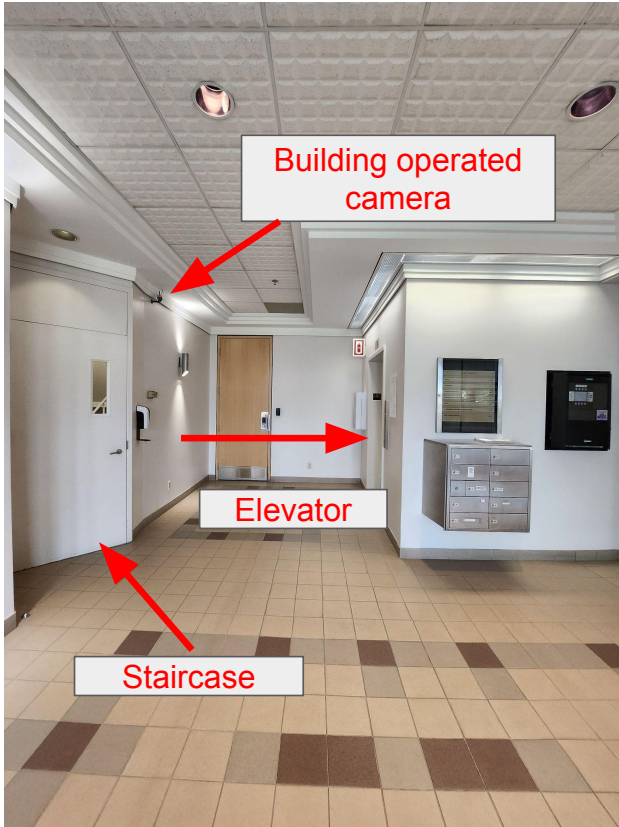

Main Building Entrance

Building Entrance Parking

Vestibule

RFID Tag Reader (inside)

Doors lock from
Monday to Friday 18h00 to 7h00
And the Week End

Emergency Exit

Wifi Camera Door Bell
Recording Stored in Operation
Zone NVR